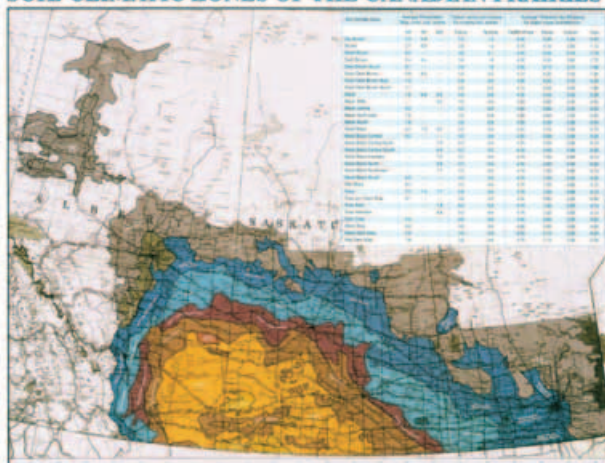

SOIL CLIMATIC ZONES OF THE CANADIAN PRAIRIES*

- GREY SOIL
- WET BLACK
- MOIST BLACK
- BLACK
- MOIST DARK BROWN
- DARK BROWN
- MOIST BROWN
- BROWN

* Adapted from the Soil Climatic Zones of the Canadian Prairies, published by the Canadian Council of Ministers of the Environment, Ottawa, Ontario, 1998.