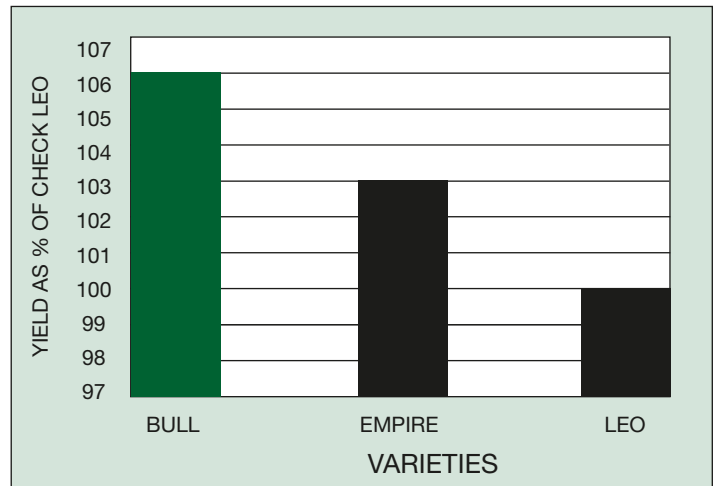

Bull Birdsfoot Trefoil

OUTSTANDING FEATURES:

- Excellent ability to compete & rapidly establish with alfalfa
- Selected for yield & persistence
- Tolerates poor drainage

Of the six recommended varieties in Ontario, Bull shows a yield index of 106% in northern Ontario. Bull has shown excellent ability to compete and rapidly establish with alfalfa.

PRODUCT INFORMATION:

CHARACTERISTICS:

Stems	Upright
Flowers	Prolific, Canary Yellow
Roots	Deeply Branching
Adaptation	Across Canada & US MidWest
Winter Hardiness	Excellent
Stand Persistence	Excellent
Early Seedling Growth	Rapid
Drought Stress	Excellent
Growth Habit	Early
Regrowth after Cutting	Good
Fineness of Stem	Fine
Leafiness	Prolific
Seeding Rate	4-5 kg/ac

YIELD OF BULL BIRDSFOOT TREFOIL AS PERCENT OF LEO 1999 (SEEDED 1996)

	BULL	COMTAL
	BIRDSFOOT TREFOIL	TIMOTHY
PS 405	80%	20%