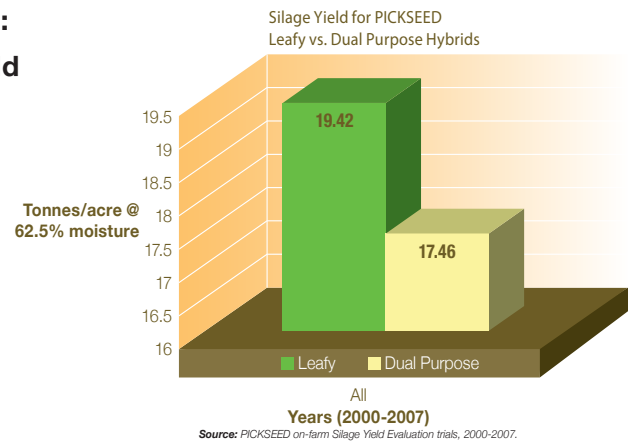

LEAFY SILAGE CORN

Leafy silage corn hybrids are bred and developed specifically for making more and better quality silage while maintaining key agronomic characteristics such as standability.

PICKSEED Leafy Silage Corn Hybrids Produce:

- Excellent silage yield per acre - **11.2% more yield**
- Better digestibility - **7% higher**
- More dry matter intake
- Increased Milk production - **up to 5.8% more Milk/acre**
- Lower seeding rates are possible = reduced input expenses

Cornell University Tests Leafy Corn

- 7% more DMI (dry matter intake)
- 2% more highly digestible fibre
- 1% more crude protein
- higher sugar content
- **more Milk/acre**

These PICKSEED replicated, multi-year results are similar to those obtained by Cornell University, Cherney et al., 2004.

WHY LEAFY HYBRIDS ARE BETTER FOR MAKING SILAGE

CHARACTERISTIC	IDEAL SILAGE HYBRID	IDEAL GRAIN HYBRID
Grain	Grain with large kernels and soft starch that is highly digestible by livestock	Compact starch for high bushel weight and hard capped kernel to stand up to shipping
Dry Down	Greater synchrony between grain maturation and whole plant moisture reduction	High grain yields with fast dry down and good plant stay green
Stalks	Selected for higher digestibility and high dry matter yields at lower populations, flexible stalks with thinner stalk rinds	Bred for standability and high plant populations; higher lignin, stiff stalks
Plant Height	Taller plant with more leaves above the ear for longer photosynthesis and more soluble sugars in the plant	Generally compact or medium in height so there is less trash and more efficient plant function
Extra Leaves	9-11 leaves above the ear - more suited to high forage yields with greater palatability	Generally 5-6 leaves above the ear - adequate for grain yields