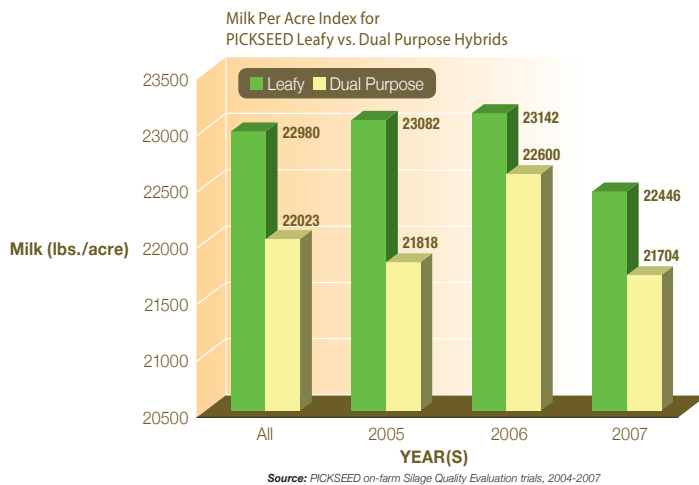

LEAFY SILAGE CORN

Leafy silage corn hybrids are bred and developed specifically for making more and better quality silage while maintaining key agronomic characteristics such as standability.

PICKSEED Leafy Silage Corn Hybrids Produce:

- Excellent silage yield per acre - **11.2% more yield**
- Better digestibility - **7% higher**
- More dry matter intake
- Increased Milk production - **up to 5.8% more Milk/acre**
- Lower seeding rates are possible = reduced input expenses

Cornell University Tests Leafy Corn

- 7% more DMI (dry matter intake)
- 2% more highly digestible fibre
- 1% more crude protein
- higher sugar content
- **more Milk/acre**

These PICKSEED replicated, multi-year results are similar to those obtained by Cornell University, Cherney et al., 2004.

WHY LEAFY HYBRIDS ARE BETTER FOR MAKING SILAGE

CHARACTERISTIC	IDEAL SILAGE HYBRID	IDEAL GRAIN HYBRID
Grain	Grain with large kernels and soft starch that is highly digestible by livestock	Compact starch for high bushel weight and hard capped kernel to stand up to shipping
Dry Down	Greater synchrony between grain maturation and whole plant moisture reduction	High grain yields with fast dry down and good plant stay green
Stalks	Selected for higher digestibility and high dry matter yields at lower populations, flexible stalks with thinner stalk rinds	Bred for standability and high plant populations; higher lignin, stiff stalks
Plant Height	Taller plant with more leaves above the ear for longer photosynthesis and more soluble sugars in the plant	Generally compact or medium in height so there is less trash and more efficient plant function
Extra Leaves	9-11 leaves above the ear - more suited to high forage yields with greater palatability	Generally 5-6 leaves above the ear - adequate for grain yields