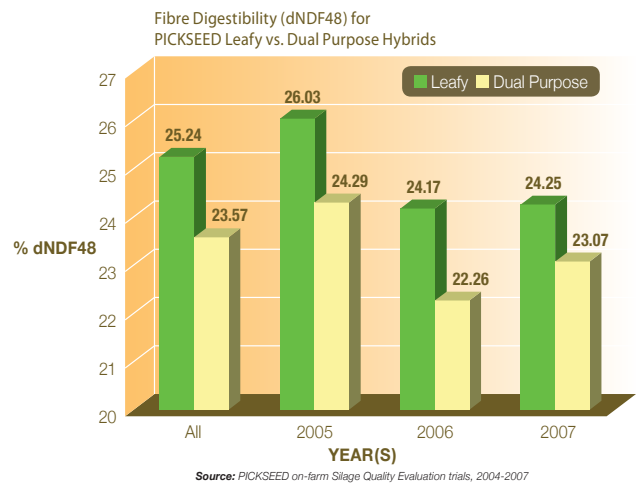

LEAFY SILAGE CORN

Leafy silage corn hybrids are bred and developed specifically for making more and better quality silage while maintaining key agronomic characteristics such as standability.

PICKSEED Leafy Silage Corn Hybrids Produce:

- Excellent silage yield per acre - **11.2% more yield**
- Better digestibility - **7% higher**
- More dry matter intake
- Increased Milk production - **up to 5.8% more Milk/acre**
- Lower seeding rates are possible = reduced input expenses

Cornell University Tests Leafy Corn

- 7% more DMI (dry matter intake)
- 2% more highly digestible fibre
- 1% more crude protein
- higher sugar content
- **more Milk/acre**

These PICKSEED replicated, multi-year results are similar to those obtained by Cornell University, Cherney et al., 2004.

WHY LEAFY HYBRIDS ARE BETTER FOR MAKING SILAGE

CHARACTERISTIC	IDEAL SILAGE HYBRID	IDEAL GRAIN HYBRID
Grain	Grain with large kernels and soft starch that is highly digestible by livestock	Compact starch for high bushel weight and hard capped kernel to stand up to shipping
Dry Down	Greater synchrony between grain maturation and whole plant moisture reduction	High grain yields with fast dry down and good plant stay green
Stalks	Selected for higher digestibility and high dry matter yields at lower populations, flexible stalks with thinner stalk rinds	Bred for standability and high plant populations; higher lignin, stiff stalks
Plant Height	Taller plant with more leaves above the ear for longer photosynthesis and more soluble sugars in the plant	Generally compact or medium in height so there is less trash and more efficient plant function
Extra Leaves	9-11 leaves above the ear - more suited to high forage yields with greater palatability	Generally 5-6 leaves above the ear - adequate for grain yields