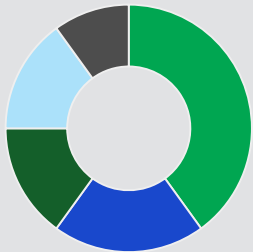

MIX COMPONENTS