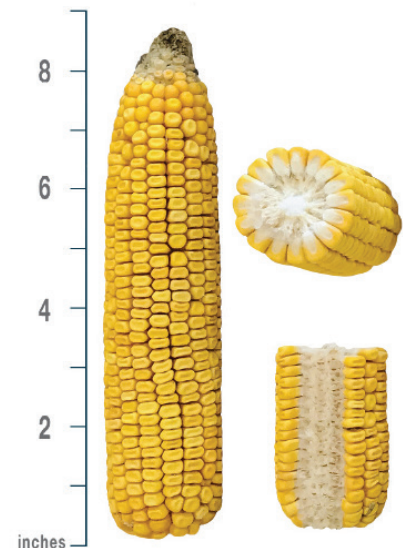

DLF EXSEED LF RR

- Floury Leafy Corn Silage which provides more rumen-available starch
- Roundup Ready® Corn 2 technology
- White cob provides very high feedout and no cob disks
- High grain to stover ratio
- High dry matter yield

2450 Heat Units | 85 Relative Maturity

HYBRID CHARACTERISTICS:

Emergence:	Very Good
Seeding Vigour:	Very Good
Flowering:	Early
Silk:	Early
Stalk Strength:	Good
Root Strength:	Very Good
Stay Green:	Good
Husk Cover:	Very Good
Stress Tolerance:	Good
Plant Height:	Tall
Grain Quality:	Very Good
Grain Type:	Dent
Tip Fill:	Very Good
Test Weight:	Good
Shank Length:	Moderate
Kernel Rows:	14-16
Maturity:	Medium
Ear Height:	Medium
Ear Flex:	Flex
Dry Down:	Slow
Soil Type:	All
Seeding Rate:	28000-30000
Cob Colour:	White
Milk/Tonne:	Very Good
Milk/Acre:	Good

COMPANION HYBRIDS

Late:	DLF ExPand LF RR (2725 CHU)

Bayer Company is a member of Excellence Through Stewardship® (ETS). Bayer products are commercialized in accordance with ETS Product Launch Stewardship Guidance, and in compliance with Bayer's Policy for Commercialization of Biotechnology-Derived Plant Products in Commodity Crops. These products have been approved for import into key export markets with functioning regulatory systems. Any crop or material produced from these products can only be exported to, or used, processed or sold in countries where all necessary regulatory approvals have been granted. It is a violation of national and international law to move material containing biotech traits across boundaries into nations where import is not permitted. Growers should talk to their grain handler or product purchaser to confirm their buying position for these products. Excellence Through Stewardship® is a registered trademark of Excellence Through Stewardship.

ALWAYS READ AND FOLLOW PESTICIDE LABEL DIRECTIONS. Roundup Ready® technology contains genes that confer tolerance to glyphosate, an active ingredient in Roundup® brand agricultural herbicides. Agricultural herbicides containing glyphosate will kill crops that are not tolerant to glyphosate. RIB Complete®, Roundup Ready 2 Technology and Design™, Roundup Ready®, Roundup®, SmartStax® and VT Double PRO® are trademarks of Bayer Group, Bayer Canada ULC licensee. LibertyLink® and the Water Droplet Design are trademarks of BASF. Used under license. Herculex® is a registered trademark of Dow AgroSciences LLC. Used under license.

Planting Refuges, Preserving Technology

Before opening a bag of seed, be sure to read, understand and accept the stewardship requirements, including applicable refuge requirements for insect resistance management, for the biotechnology traits expressed in the seed as set forth in the Monsanto Technology Stewardship Agreement that you sign. By opening and using a bag of seed, you are reaffirming your obligation to comply with the most recent stewardship requirements.